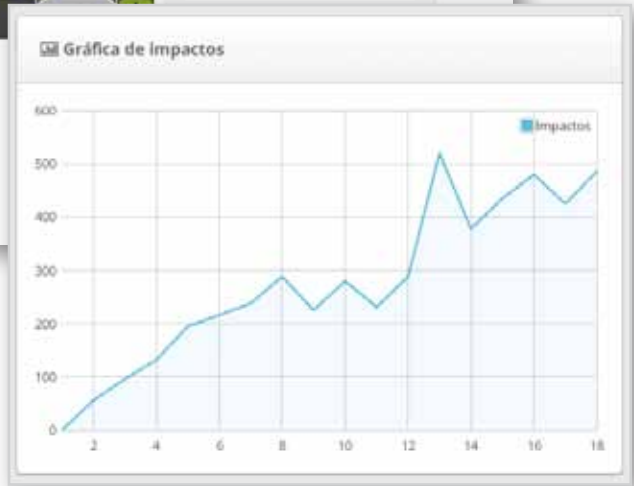

Advertisim Designer

Grid
Columns: 41
Rows: 20

Display connection type
TCO + Display (16.9)

Orientation
Landscape

Elements

- Background (57b157ac)
- Media (0c08084)
- News Widget (03295ae7)
- Weather Widget (fa01e2fc)
- Clock (f217942)
- Status Icons (6e9613d7)
- Customer Login (94e5b673)
- Arrow Up (13610c0c)
- Floor Indicator (c135023a)
- Arrow Down (88d1620)

Component Type
Media

Index
30

Opacity
1

Foreground color
[Color Picker]

Background color
[Color Picker]

Background border radius

6 746

26°C
17~27°C

ME 17-24°C
SE 19-25°C
VE 18-31°C

5

Diseña tu skin personalizado: posiciona el marcado de pisos, imagenes, noticias... donde quieras. Configúralo de acuerdo a tus necesidades y actualiza la pantalla en tiempo real desde tu oficina.